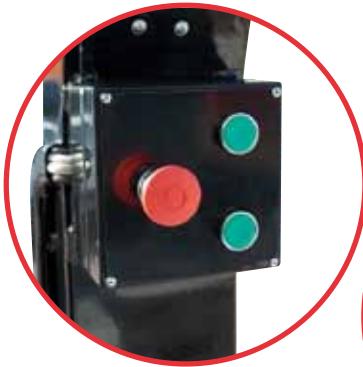

Installing drywall on a ceiling is usually at least a two-person project: SOLO GYPS greatly simplifies the positioning of panels, saving manpower and letting one man alone work the job. SOLO GYPS eliminates the manual dry-wall lifts and makes the job safer.

Composed by a lightweight, electric powered track and detachable adjustable frame to hold and lift sheets, this simple yet ingenious attachment allow one man to lift panels without assistance.

The setup of this device requires no tools and it is very fast. Once the job is completed, it is quickly removable for easy storage. Total weight of the complete attachment:

**45 Kg – 99.2 Lbs**

The cradle can be adjusted to hold panels long up to 3.65 mt (12ft) and lowers off the floor for easy panel loading. It can lift up to 40Kg (89Lbs).

The attachment can be adjusted to three different height positions to clear even the tallest man.

Activated directly from the platform with a push of a button, the sheet travels up the track into the overhead position, then retaining the drywall sheet in the proper location, leaving the worker free to screw or nail it to the joists/studs.