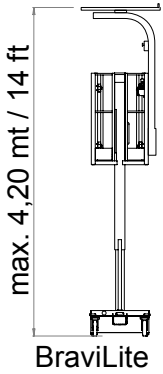

BraviLite

Thanks to his long term expertise in ceiling tile/acoustic tile/drywall installation, Bravi has invented an extraordinary device certified to be used **ONLY** on the LEONARDO and the BRAVI LITE.

Installing drywall on a ceiling is usually at least a two-person project: SOLO GYPS greatly simplifies the positioning of panels, saving manpower and letting one man alone work the job. SOLO GYPS eliminates the manual dry-wall lifts and makes the job safer.

Composed by a lightweight, electric powered track and detachable adjustable frame to hold and lift sheets, this simple yet ingenious attachment allow one man to lift panels without assistance.

The setup of this device requires no tools and it is very fast. Once the job is completed, it is quickly removable for easy storage. Total weight of the complete attachment:

45 Kg – 99.2 Lbs

The cradle can be adjusted to hold panels long up to 3.65 mt (12ft) and lowers off the floor for easy panel loading. It can lift up to 40Kg (89Lbs).

The attachment can be adjusted to three different height positions to clear even the tallest man.

Activated directly from the platform with a push of a button, the sheet travels up the track into the overhead position, then retaining the drywall sheet in the proper location, leaving the worker free to screw or nail it to the joists/studs.