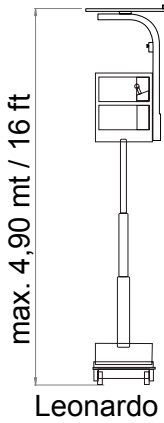

Leonardo

Thanks to his long term expertise in ceiling tile/acoustic tile/drywall installation, Bravi has invented an extraordinary device certified to be used **ONLY** on the LEONARDO and the BRAVI LITE.

Installing drywall on a ceiling is usually at least a two-person project: SOLO GYPS greatly simplifies the positioning of panels, saving manpower and letting one man alone work the job. SOLO GYPS eliminates the manual dry-wall lifts and makes the job safer.

Composed by a lightweight, electric powered track and detachable adjustable frame to hold and lift sheets, this simple yet ingenious attachment allow one man to lift panels without assistance.